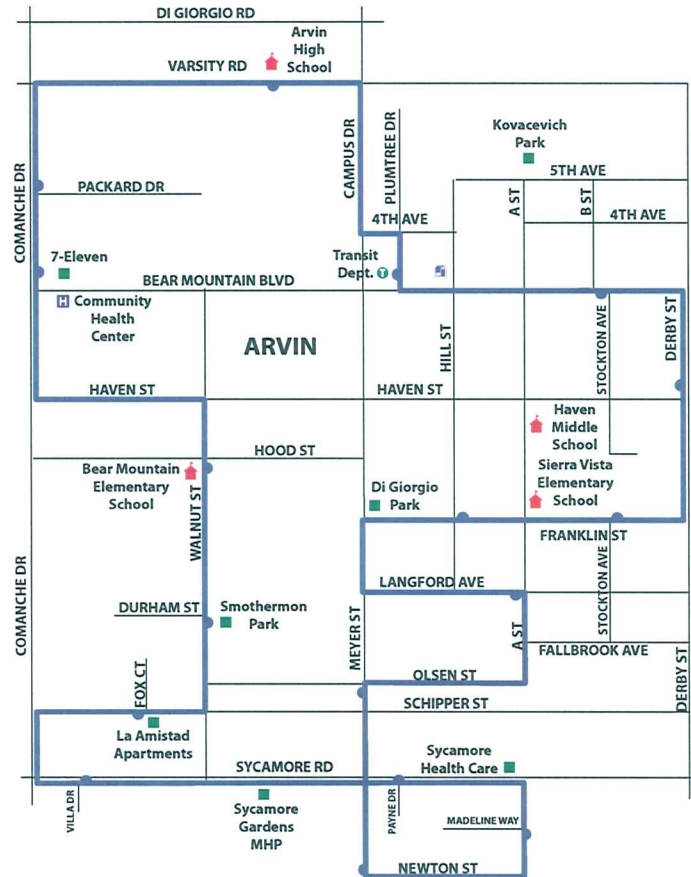

## Clave de Rutas Route Map Key

-  Arvin Local Route
-  Arvin Local Stop
-  Transit Dept.
-  Points of Interest
-  School
-  Post Office
-  Clinic