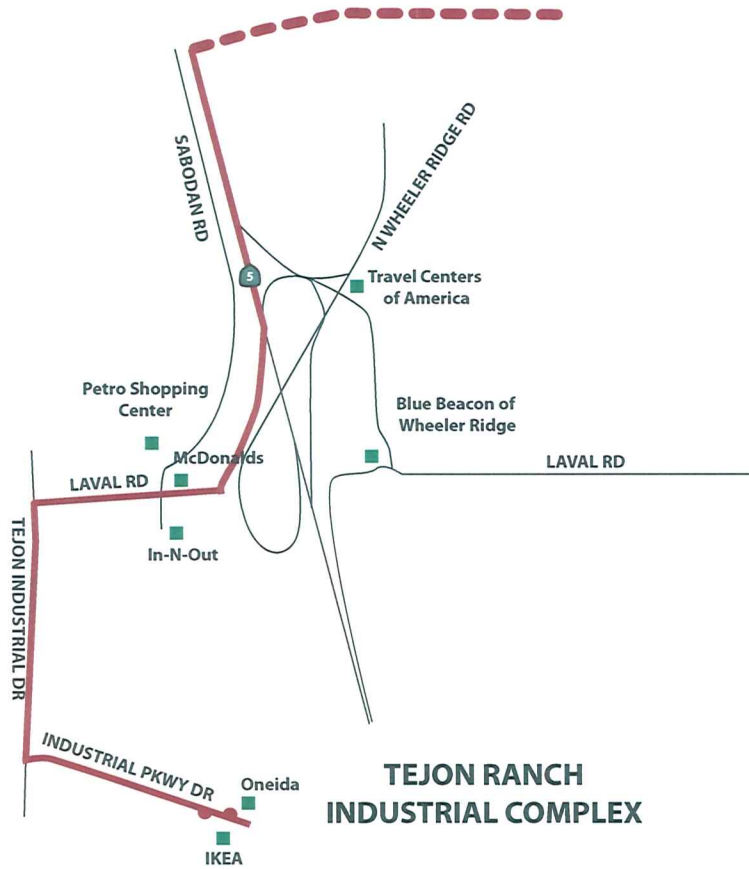

Arvin-Tejon

Morning

Transit Dept.	Hwy 223 & Hwy 184*	Tejon Ranch Industrial Complex Arrival	Tejon Ranch Industrial Complex Departure	Hwy 223 & Hwy 184*	Transit Dept.
4:10	4:15	4:45	4:50	5:20	5:25

Afternoon

Transit Dept.	Hwy 223 & Hwy 184*	Tejon Ranch Industrial Complex Arrival	Tejon Ranch Industrial Complex Departure	Hwy 223 & Hwy 184*	Transit Dept.
1:05	1:10	1:40	1:45	2:15	2:20

* Hwy 223 & Hwy 184 (On Call Stop Only)

Clave de Rutas Route Map Key

- Arvin - Tejon Route
- Arvin - Tejon Stop
- T Transit Dept.
- Points of Interest
- 🏫 School
- 📮 Post Office
- 🏥 Clinic

Fares Tarifas

Arvin - Tejon

All Fares	\$2.00
Monthly Pass	\$40.00