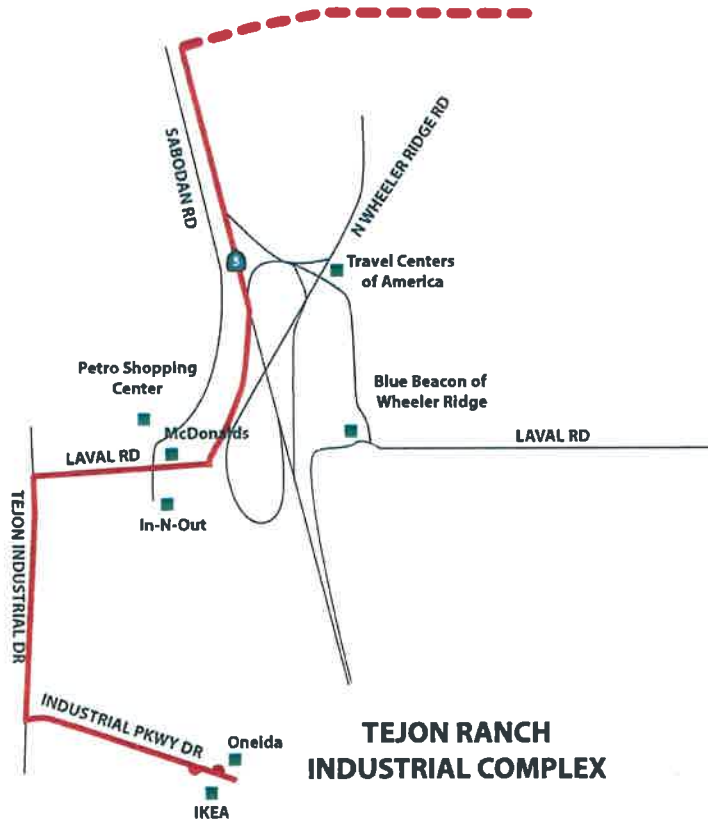

4:10 a.m. - 2:20 p.m.

(except holidays)

(excepto días festivos)

(661) 854-3139

Arvin-Tejon

Morning

Transit Dept.	Hwy 223 & Hwy 184*	Tejon Ranch Industrial Complex Arrival	Tejon Ranch Industrial Complex Departure	Hwy 223 & Hwy 184*	Transit Dept.
4:10	4:15	4:45	4:50	5:20	5:25

Afternoon

Transit Dept.	Hwy 223 & Hwy 184*	Tejon Ranch Industrial Complex Arrival	Tejon Ranch Industrial Complex Departure	Hwy 223 & Hwy 184*	Transit Dept.
1:05	1:10	1:40	1:45	2:15	2:20

* Hwy 223 & Hwy 184 (On Call Stop Only)

Clave de Rutas Route Map Key

- Arvin - Tejon Route
- Arvin - Tejon Stop
- ⓧ Transit Dept.
- Points of Interest
- 🏫 School
- 📮 Post Office
- 🏥 Clinic