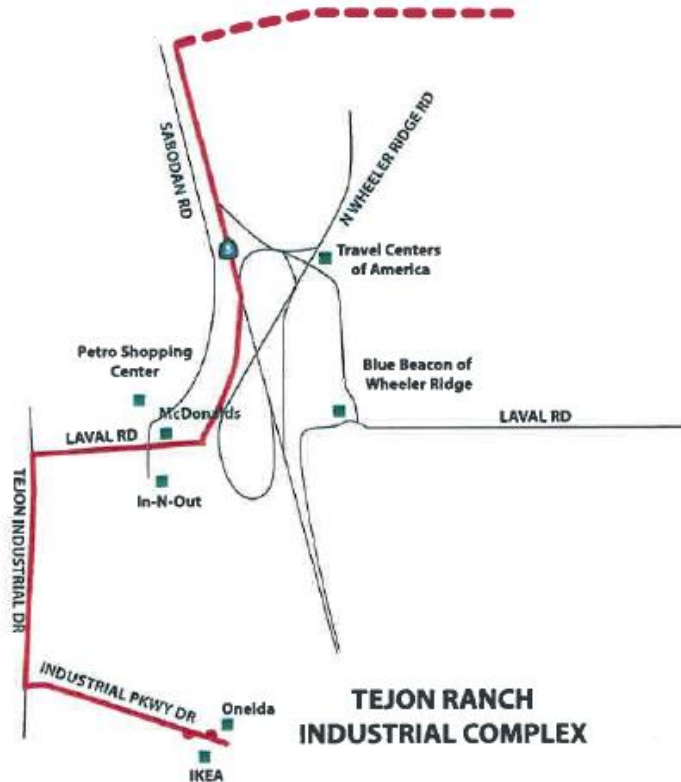

Arvin-Tejon

Morning

Transit Dept.	Hwy 223 & Hwy 184*	Tejon Ranch Industrial Complex Arrival	Tejon Ranch Industrial Complex Departure	Hwy 223 & Hwy 184*	Transit Dept.
4:10	4:15	4:45	4:50	5:20	5:25

Afternoon

Transit Dept.	Hwy 223 & Hwy 184*	Tejon Ranch Industrial Complex Arrival	Tejon Ranch Industrial Complex Departure	Hwy 223 & Hwy 184*	Transit Dept.
1:05	1:10	1:40	1:45	2:15	2:20

* Hwy 223 & Hwy 184 (On Call Stop Only)

Clave de Rutas Route Map Key

- Arvin - Tejon Route
- Arvin - Tejon Stop
- Ⓧ Transit Dept.
- Points of Interest
- 📍 School
- 📮 Post Office
- 🏥 Clinic